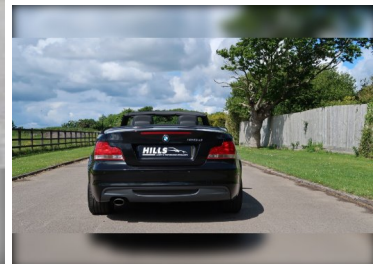

2011(60) BMW 1 Series 120d M Sport 2dr

£6,995

Engine: Diesel
Body: Convertible
Gearbox: Manual
Capacity: 1995cc
Colour: Black
Mileage: 51,000
CO²: 133g/km
MPG: 56.5mpg
Top Speed: 138mph
BHP: 174bhp
Insurance Grp: 28E

Hills Prestige
 Unit 205, Ricardo Way
 Ampress Park
 Lymington
 Hampshire, SO41 8JU

| | |
|---|---|
| 17" ALLOYS | AIR CONDITIONING |
| AUTOMATIC WITH CONVERTIBLE MODE | ALARM SYSTEM (THATCHAM 1) |
| | ALLOY WHEELS - 17IN DOUBLE-SPOKE STYLE 207M |
| ELECTRIC WINDOWS - FRONT AND REAR | WITH OPEN/CLOSE FINGERTIP CONTROL |
| ANTITRAP FACILITY | ON - BOARD COMPUTER (OBC) |
| PARK DISTANCE CONTROL (PDC) | REAR |
| | TYRE PUNCTURE WARNING SYSTEM (TPWS) |
| UPHOLSTERY - FLASHPOINT CLOTH/SENSATEC | BRAKE FORCE DISPLAY |
| LIGHTS ON WARNING | ENGINE START/STOP BUTTON |
| ON BOARD COMPUTER | OIL LEVEL INDICATOR |
| OUTSIDE TEMPERATURE DISPLAY | ON-BOARD DIAGNOSIS - OBD |
| DIESEL PARTICULATE FILTER | RUN FLAT TYRE INDICATOR |
| | SERVICE INTERVAL INDICATOR |
| AUTO DIMMING REAR VIEW MIRROR | AUXILIARY POINT FOR AUXILIARY DEVICES |
| | BODY COLOUR DOOR HANDLES |
| BODY COLOURED BUMPERS | BODY COLOURED BUMPER STRIPS |
| | ELECTRO HYDRAULIC FULLY AUTOMATIC SOFT TOP |
| KIDNEY GRILLE WITH BLACK VERTICAL SLATS | TWIN MATT CHROME ROUND EXHAUST PIPES |