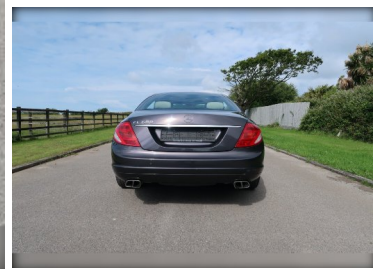

2007(M) Mercedes-Benz C Class CL 600 2dr Auto

£16,990

Engine: Petrol
Body: Coupe
Gearbox: Automatic
Capacity: 5514cc
Colour: Grey
Mileage: 68,000
CO²: 340g/km
MPG: 19.8mpg
Top Speed: 155mph
BHP: 510bhp
Insurance Grp: 50E

Hills Prestige
 Unit 205, Ricardo Way
 Ampress Park
 Lymington
 Hampshire, SO41 8JU

18" ALLOYS
 CLIMATE CONTROL
 HEATED FRONT SCREEN
 SATELLITE NAVIGATION
 COMAND HDD NAVIGATION + 8" DISPLAY/RADIO/CD/DVD/PCMCIA SLOT/MP3 COMPATIBLE