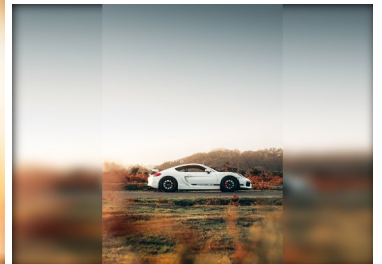

2016(04) Porsche Cayman 3.8 GT4 2dr

£72,990

Engine: Petrol
Body: Coupe
Gearbox: Manual
Capacity: 3800cc
Colour: White
Mileage: 10,000
CO²: 238g/km
MPG: 27.4mpg
Top Speed: 183mph
BHP: 380bhp
Insurance Grp: 48E

Hills Prestige
 Unit 205, Ricardo Way
 Ampress Park
 Lymington
 Hampshire, SO41 8JU

20" ALLOYS	ALARM SYSTEM
GREEN TINTED HEAT INSULATING GLASS	CENTRAL REV COUNTER AND MULTI PURPOSE DISPLAY
INSTRUMENT CLUSTER WITH HIGH-RESOLUTION 4.6-INCH TFT COLOUR DISPLAY	ON BOARD COMPUTER
SPORTS BUTTON	OUTSIDE TEMPERATURE GAUGE
VARIABLE PAS	SPEED LIMIT DISPLAY
PORSCHE STABILITY MANAGEMENT (PSM)	TITANIUM REV COUNTER
UNIVERSAL AUDIO INTERFACE - AUX INPUT	PORSCHE ACTIVE SUSPENSION MANAGEMENT (PASM)
AERODYNAMIC WIPERS	PORSCHE TORQUE VECTORING (PTV)
AUTOMATIC COMING HOME LIGHTING	USB INTERFACE IN REAR
ELECTRICALLY ADJUSTABLE AND HEATED DOOR MIRRORS	2 SPEED FRONT WIPERS + INTERMITTENT WIPE
FRONT FOG LIGHTS	ASPHERICAL DRIVER'S EXTERIOR MIRROR
HEATED REAR WINDSCREEN	DOOR SILL GUARDS WITH LOGO
LED DAYTIME RUNNING LIGHTS	ELECTRIC WINDOWS ONE TOUCH OPEN/CLOSE
SPORT EXTERIOR MIRRORS	FRONT APRON WITH INTEGRATED AIR INLETS
	FRONT SPOILER LIP IN BLACK
	HEATED WASHER NOZZLES
	REAR APRON
	SPORTS EXHAUST SYSTEM