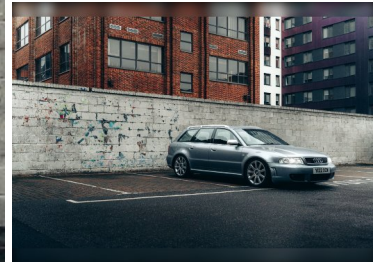

2001(Y) Audi RS4 RS4 Quattro 5dr

£30,990

Engine: Petrol
Body: Estate
Gearbox: Manual
Capacity: 2671cc
Colour: Silver
Mileage: 68,000
CO²: 288g/km
MPG: 23.5mpg
Top Speed: 155mph
BHP: 376bhp
Insurance Grp: 39D

Hills Prestige
 Unit 205, Ricardo Way
 Ampress Park
 Lymington
 Hampshire, SO41 8JU

ALARM
 TRIP COMPUTER
 ADDITIONAL INSTRUMENTS
 DRIVER'S INFORMATION SYSTEM
 POWER STEERING
 BOSE SOUND SYSTEM
 SYMPHONY STEREO - RADIO/CASSETTE/SINGLE CD + 4 SPEAKERS
 ALUMINIUM TRIM STRIPS FRAMING SIDE WINDOWS
 ELEC HEATED + ADJUST DOOR MIRRORS
 ELECTRIC WINDOWS
 FULLY ZINC GALVANISED BODY
 HEATED DRIVER'S DOOR LOCK
 REAR WINDOW WASH/WIPE
 TWIN CHROMED EXHAUST PIPES