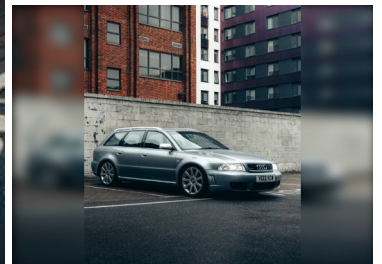

2001(Y) Audi RS4 RS4 Quattro 5dr

£30,990

Engine: Petrol
Body: Estate
Gearbox: Manual
Capacity: 2671cc
Colour: Silver
Mileage: 68,000
CO²: 288g/km
MPG: 23.5mpg
Top Speed: 155mph
BHP: 376bhp
Insurance Grp: 39D

Hills Prestige
Unit 205, Ricardo Way
Ampress Park
Lymington
Hampshire, SO41 8JU

ALARM
TRIP COMPUTER
ADDITIONAL INSTRUMENTS
DRIVER'S INFORMATION SYSTEM
POWER STEERING
BOSE SOUND SYSTEM
SYMPHONY STEREO - RADIO/CASSETTE/SINGLE CD + 4 SPEAKERS
ALUMINIUM TRIM STRIPS FRAMING SIDE WINDOWS
ELEC HEATED + ADJUST DOOR MIRRORS
ELECTRIC WINDOWS
FULLY ZINC GALVANISED BODY
HEATED DRIVER'S DOOR LOCK
REAR WINDOW WASH/WIPE
TWIN CHROMED EXHAUST PIPES

CLIMATE CONTROL
CRUISE CONTROL
AUTO CHECK SYSTEM
ON BOARD COMPUTER
OUTSIDE TEMPERATURE GAUGE
6 SPEAKERS
PREPARATION FOR 6 CD AUTOCHANGER - BOOT-MOUNTED
'SOFT TOUCH' BOOT/TAILGATE RELEASE
ALUMINIUM ROOF RAILS
COLOUR KEYED BUMPERS
COLOUR KEYED DOOR HANDLES
ELECTRIC HEATED WINDSCREEN WASHER JETS
FRONT FOG LIGHTS
HEAT INSULATING TINTED GLASS
POLISHED ALUMINIUM DOOR MIRRORS
ROOF MOUNTED AERIAL
XENON HEADLIGHTS INCLUDING WASHERS + AUTO RANGE ADJUSTMENT